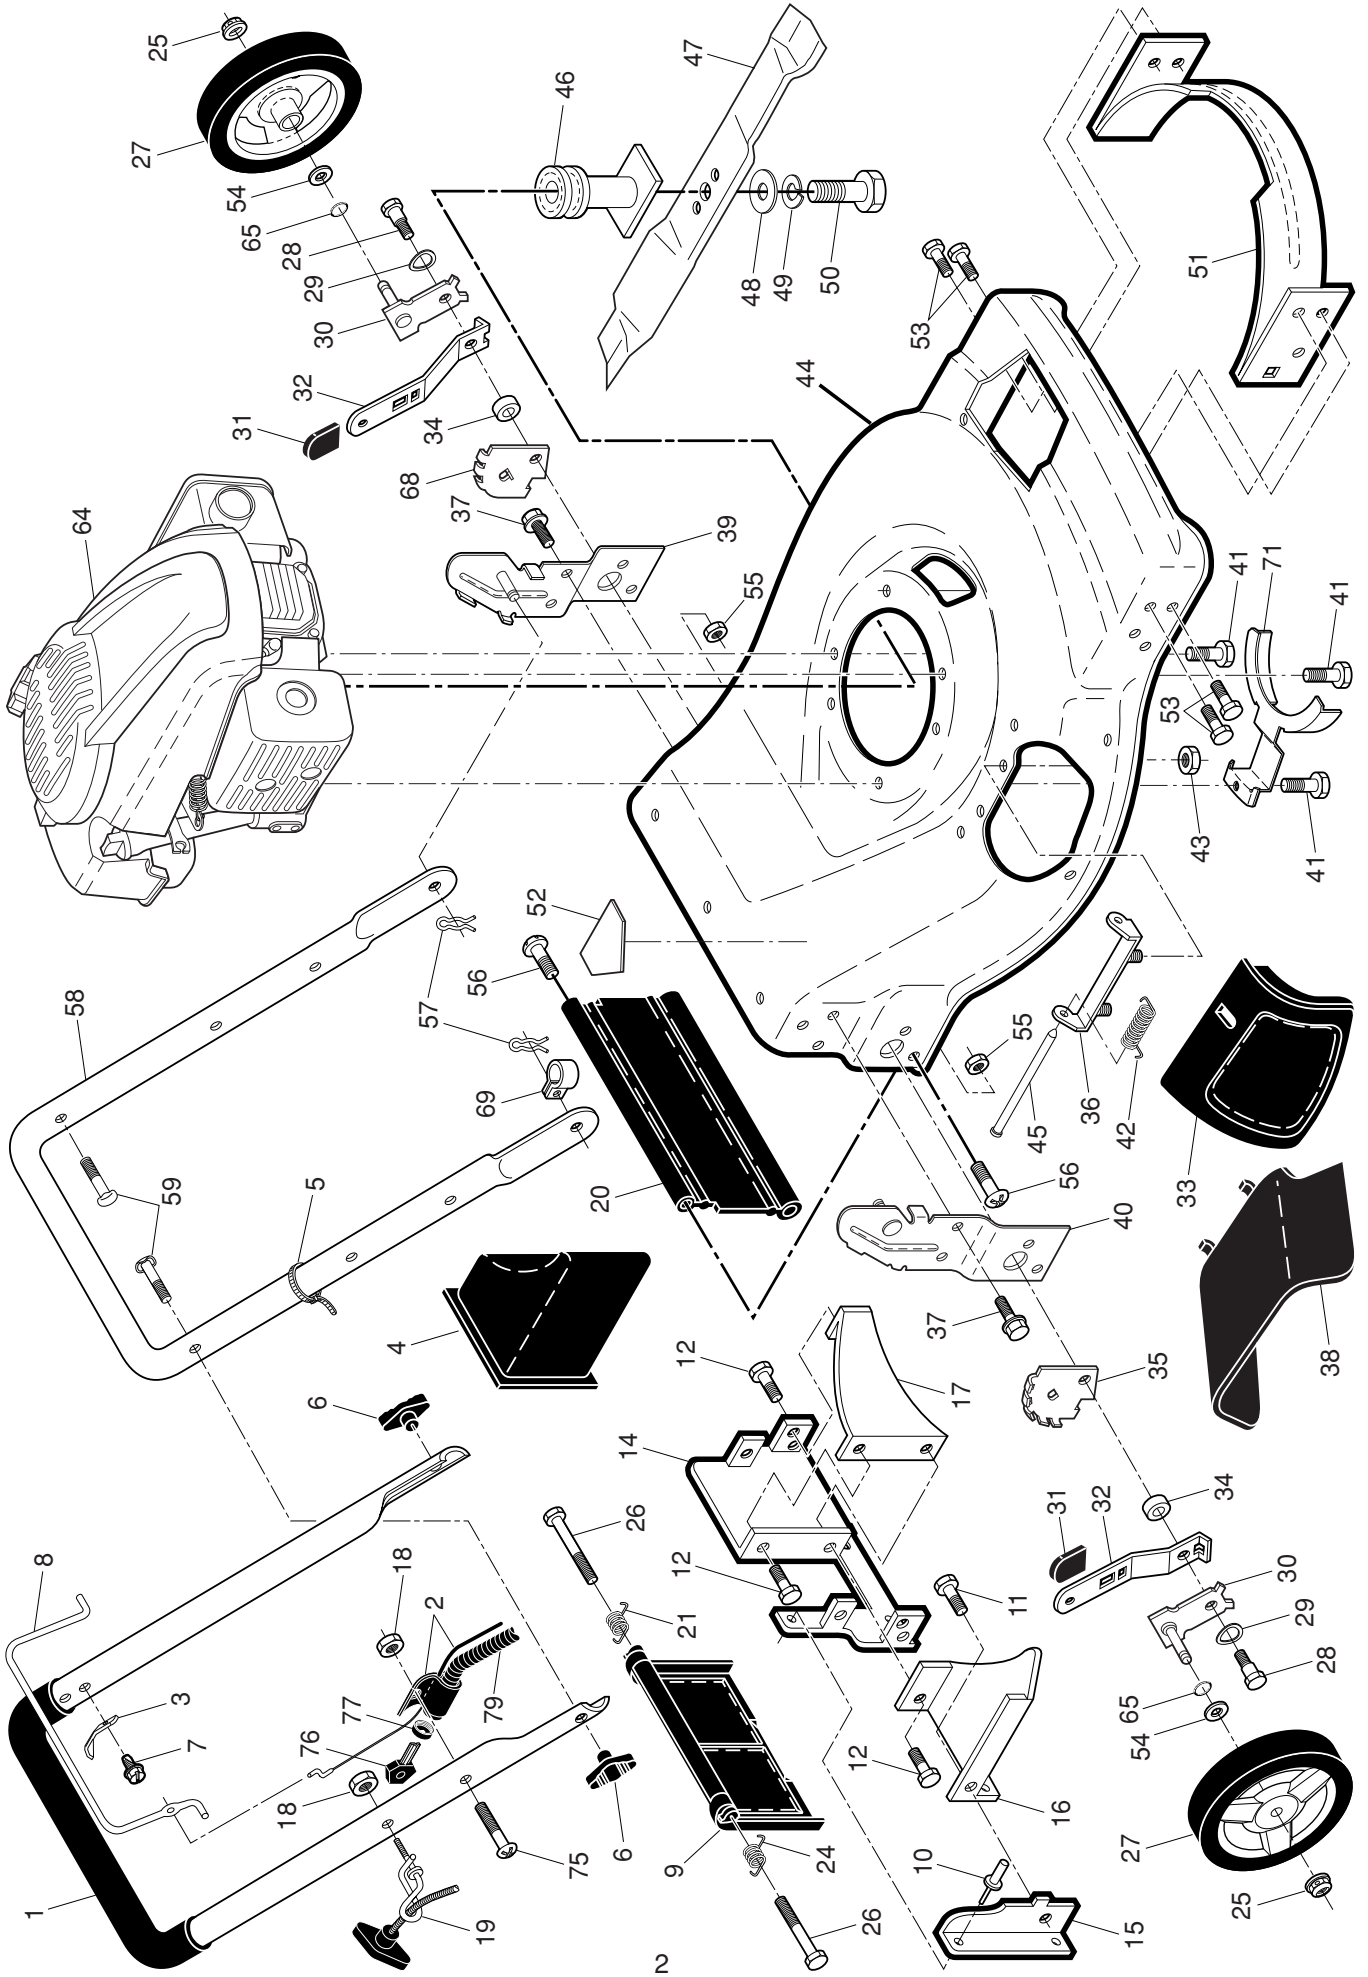

HUSQVARNA ROTARY LAWN MOWER - MODEL NO. XT722FE (96143006106) PRODUCT NO. 961 43 00-61

HUSQVARNA ROTARY LAWN MOWER - MODEL NO. XT722FE (96143006106) PRODUCT NO. 961 43 00-61

KEY NO.	PART NO.	DESCRIPTION	KEY NO.	PART NO.	DESCRIPTION
1	532 42 76-63	Upper Handle (Includes Foam Grip)	39	532 41 91-93	Handle Bracket Assembly, LH
2	532 40 19-94	Cable, Operator Presence (Includes Key Start Switch)	40	532 41 91-92	Handle Bracket Assembly, RH
3	532 12 51-62	Bracket, Upstop	41	532 15 04-06	Screw, Hex Head, Threaded, Rolled 3/8-16 x 1-1/8
4	532 16 66-49	Mulcher Plug	42	532 19 30-00	Spring, Torsion
5	532 06 64-26	Wire Tie	43	873 80 04-00	Nut, Hex, Nylock
6	532 44 50-19	Handle Knob	44	532 41 74-05	Kit, Lawn Mower Housing (Includes Key Numbers 14, 15 and 51)
7	532 75 06-34	Screw	45	532 17 56-50	Rod, Hinge
8	532 41 31-85	Control Bar	46	532 42 12-48	Blade Adapter / Pulley
9	532 40 84-92	Rear Door Assembly	47	532 40 67-13	Blade, 22"
10	532 12 84-15	Pop Rivet	48	532 85 10-74	Washer, Hardened
11	532 15 00-50	Screw, Self-Tapping #10-24 x 5/8	49	532 85 02-63	Washer, Helical
12	817 06 04-10	Screw, Hex Hex Head, Sems 1/4-20 x 5/8	50	532 85 10-84	Screw, Machine, Hex Head 3/8-24 x 1-3/8 Grade 8
14	532 19 70-76	Back Plate	51	532 17 00-31	Kit, Front Baffle
15	532 41 13-34	Side Baffle	52	532 40 47-63	Danger Decal
16	532 17 71-33	Discharge Baffle	53	817 60 04-06	Screw
17	532 14 89-41	Rear Baffle	54	532 08 83-48	Washer, Flat
18	532 13 20-04	Keeps Locknut 1/4-20	55	873 93 06-00	Nut, Hex
19	532 19 47-88	Rope Guide	56	532 08 86-52	Screw, Hinge 1/4-20 x 1-1/4
20	532 41 31-60	Rear Skirt	57	532 05 17-93	Hairpin Cotter
21	532 40 54-21	Spring, Rear Door, LH	58	532 44 86-94	Lower Handle
24	532 40 54-23	Spring, Rear Door, RH	59	532 19 15-74	Handle Bolt
25	532 40 91-48	Nut, Hex, Flanged	64	- - -	Engine, Kohler, Model Number XT173-3227 (For engine service and replacement parts, call Kohler at 1-800-544-2444)
26	532 18 41-93	Bolt, Rear Door	65	532 19 74-80	O-Ring
27	532 41 08-31	Wheel & Tire Assembly, Rear	68	532 41 06-23	Wheel Adjusting Bracket, LH
28	532 17 47-19	Bolt, Shoulder 3/8-16 x 1	69	532 19 79-91	Clip, Cable
29	532 40 16-30	Washer, Belleville	71	532 42 57-11	Belt Keeper
30	532 40 78-71	Axle Arm Assembly	75	532 18 61-59	Screw
31	532 70 10-37	Selector Knob	76	532 18 03-31	Key
32	532 40 64-28	Selector Spring	77	532 19 48-48	Nut, Cap
33	532 19 70-29	Mulcher Door	79	532 40 95-67	Wiring Harness
34	532 40 16-29	Spacer	- -	532 42 59-37	Fuse (not shown)
35	532 41 06-24	Wheel Adjusting Bracket, RH	- -	532 40 47-64	Warning Decal (not shown)
36	532 17 57-35	Hinge Bracket Assembly	- -	532 43 11-60	Operator's Manual, English / French
37	532 42 88-67	Screw, Sems, Thread Cutting 5/16-18 x 3/4			
38	532 43 94-30	Discharge Deflector			

NOTE: All component dimensions given in U.S. inches. 1 inch = 25.4 mm. **IMPORTANT:** Use only Original Equipment Manufacturer (O.E.M.) replacement parts. Failure to do so could be hazardous, damage your lawn mower and void your warranty.