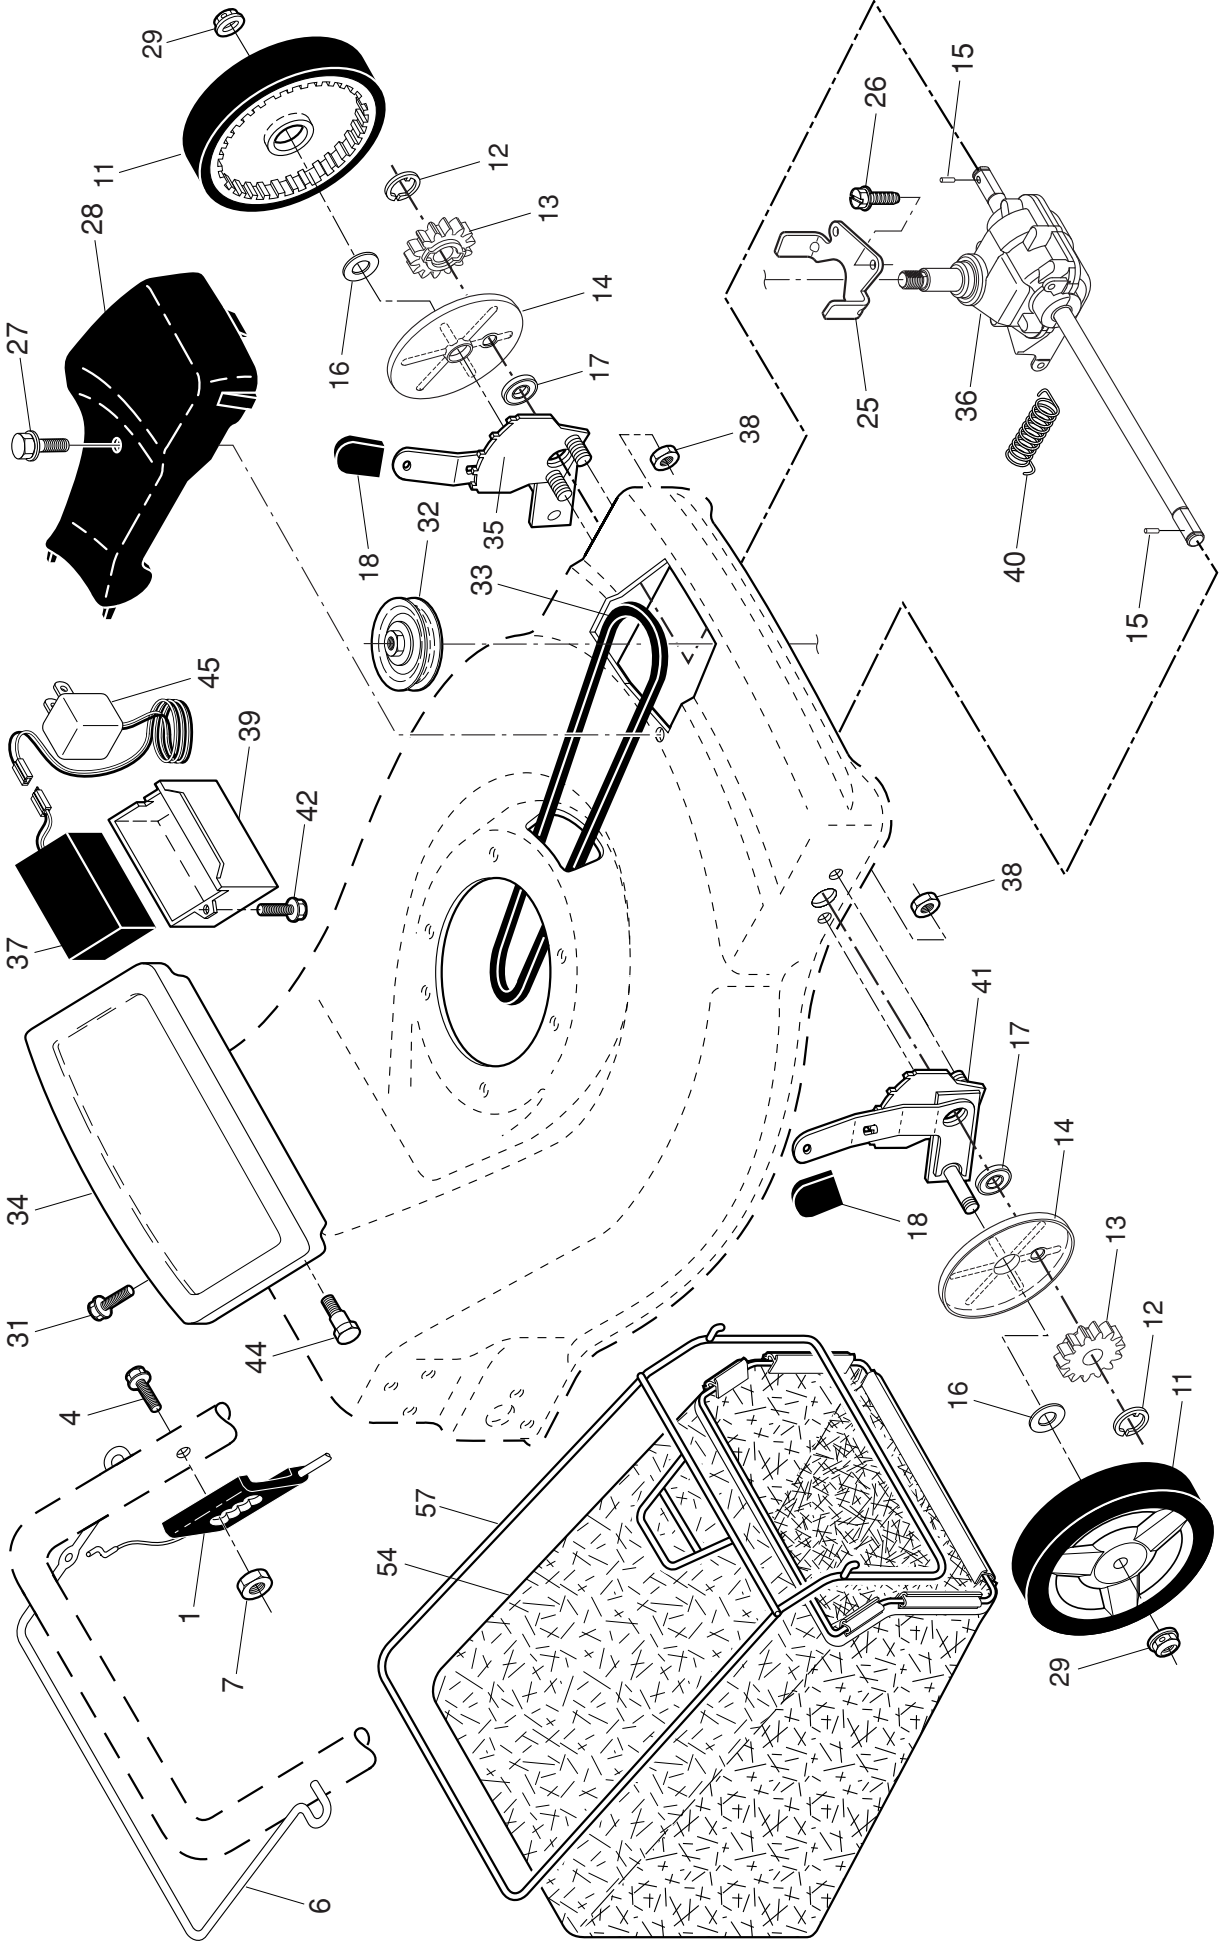

HUSQVARNA ROTARY LAWN MOWER - MODEL NO. XT722FE (96143006106) PRODUCT NO. 961 43 00-61

HUSQVARNA ROTARY LAWN MOWER - MODEL NO. XT722FE (96143006106) PRODUCT NO. 961 43 00-61

KEY PART NO.	DESCRIPTION	KEY PART NO.	DESCRIPTION
1	532 40 78-16 Drive Control Cable	31	532 14 18-41 Screw, Torx Pan Head #20
4	532 19 96-87 Screw 1/4-20	32	532 44 32-62 Pulley, Drive
6	532 19 90-93 Bar, Drive Control	33	532 19 68-57 V-Belt
7	532 19 17-30 Nut, Hex 1/4-20	34	532 41 11-90 Trimplate
11	532 41 10-81 Wheel & Tire Assembly	35	532 43 84-85 Kit, Wheel Adjuster, LH
12	812 00 00-58 E-Ring		(Includes Knob and Bearing)
13	532 40 38-49 Gear, Pinion	36	532 40 48-34 Gear Case Assembly, Complete
14	532 18 94-03 Dust Cover	37	532 18 95-89 Battery
15	532 40 48-45 Pawl, Drive	38	873 80 04-00 Locknut, Hex 1/4-20
16	532 06 77-25 Washer, Flat 3/8	39	532 18 62-37 Box, Battery
17	532 42 18-36 Ball Bearing	40	532 40 65-58 Spring
18	532 70 10-37 Selector Knob	41	532 43 84-86 Kit, Wheel Adjuster, RH
25	532 43 17-11 Belt Keeper		(Includes Knob and Bearing)
26	532 16 43-09 Screw	42	817 41 13-08 Screw, Hex Head #13 x 1/2
28	532 43 26-66 Drive Cover Assembly (Includes Mounting Screw and Pushnut)	44	532 17 55-51 Screw, Shoulder, Hex Head #10-28 x 5/8
29	532 40 91-48 Locknut, Hex	45	532 42 86-26 Charger, Battery
		54	532 42 56-69 Grassbag Assembly
		57	532 41 19-52 Frame, Grassbag

NOTE: All component dimensions given in U.S. inches. 1 inch = 25.4 mm. **IMPORTANT:** Use only Original Equipment Manufacturer (O.E.M.) replacement parts. Failure to do so could be hazardous, damage your lawn mower and void your warranty.